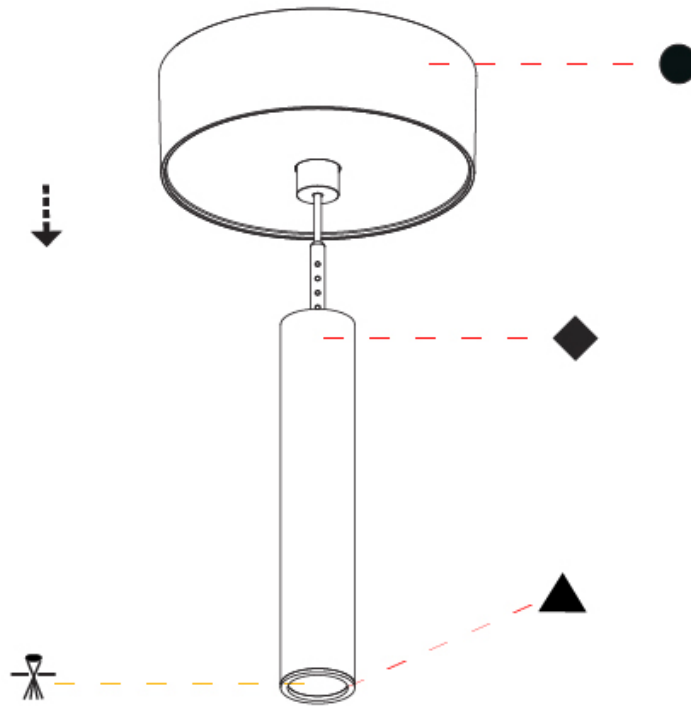

Shape: Cylinder
 Diameter (mm): 28
 Diameter (in): 1 1/8
 Height (mm): 150
 Height (in): 11 13/16
 Max. Overall Height (mm): 2150
 Max. Overall Height (in): 84 5/8
 Light Distribution: Downlight
 Weight (kg): 0.422
 Weight (lbs): 0.93
 Diffuser: Shine Ring - Opal / Yellow / Orange / Red / Blue / Green
 Fixture Finish: SSR / BKV / CWI / CRY / HAB / UFT / ITA / RUA / FTG / MYG / LOD / PUS / FRO / FUP / KIA / POP / BLS / SPG / MEY / GOH / GUM / CHC / COM / ABZ / JAG / OBR / MOS / ROR
 Fixture Material: Aluminum
 Cable Details: 2000mm or 4000mm Cable - Color 01 to 10

OPTICAL

Optic°: 24 / 32 / 58

RATINGS AND CERTIFICATIONS

Certified By: Certified for North American Standards
 IP rating: IP20

HANGOVER PLUG SHINE MONOPOINT SURFACE CANOPY SUSPENSION

A30847-

PROJECT	_____
TYPE	_____
SPECIFIER	_____
QUANTITY	_____
DATE	_____

Shape: Cylinder
 Diameter (mm): 28
 Diameter (in): 1 1/8
 Height (mm): 300
 Height (in): 11 13/16
 Max. Overall Height (mm): 2300
 Max. Overall Height (in): 90 7/16
 Light Distribution: Downlight
 Weight (kg): 0.63
 Weight (lbs): 1.39
 Diffuser: Shine Ring - Opal / Yellow / Orange / Red / Blue / Green
 Fixture Finish: SSR / BKV / CWI / CRY / HAB / UFT / ITA / RUA / FTG / MYG / LOD / PUS / FRO / FUP / KIA / POP / BLS / SPG / MEY / GOH / GUM / CHC / COM / ABZ / JAG / OBR / MOS / ROR
 Fixture Material: Aluminum
 Cable Details: 2000mm or 4000mm Black Cable