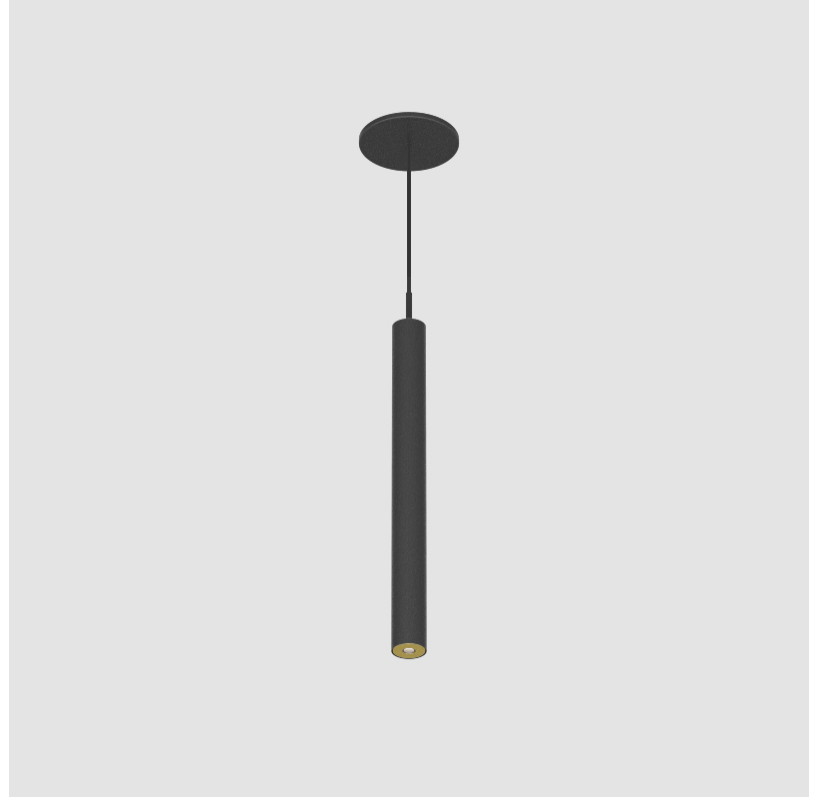

ELECTRICAL

Lamp Type: LED (Zhaga Standard)
Input Wattage (W): 6.6
Total Output Wattage (W): 6
Dimming: Tri-Mode (Non-Dimming and Phase Dimming (120Vac only) and 0-10V Dimming)
Driver Included: Yes
Driver Location: External
Driver Type: Constant Current - Universal
Driver Class: Class 2
Housing: ENCP3 w/Quick Connect
Input Voltage (V): 120 - 277
Constant Current (MA): 500

LED

Number of LEDs: 1
Color Temperature (°K): 2700 / 3000 / 4000
Max. Delivered Lumen (lm): 330 / 360 / 380
CRI: >90 CRI
Lamp Life (hrs): 50000
Upon Request: ***3500K available in minimum quantities (larger quantities upon request)

OPTICAL

Optic°: 24 / 32 / 34 / 55 / 58

RATINGS AND CERTIFICATIONS

Certified By: Certified for North American Standards
IP rating: IP20

Zaneen Group Inc. © 2024, T 1800-388-3382, F 416-247-9319, www.zaneen.com

Available for International specifications by adding 'INT' at the end of the existing Model #. For assistance on 'custom' specifications, contact zteam@zaneen.com. In a constant effort to supply the best product, we reserve the right to change specifications or materials without notice. The most recent specification sheets are found at zaneen.com

PROJECT

TYPE

SPECIFIER

QUANTITY

DATE