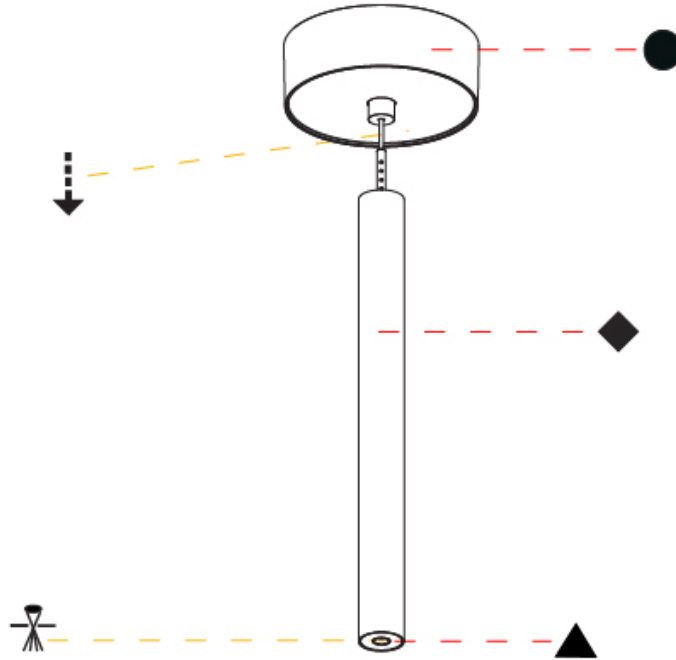

HANGOVER PLUG MONOPOINT SURFACE CANOPY SUSPENSION

A30845-

PROJECT

TYPE

SPECIFIER

QUANTITY

DATE

A