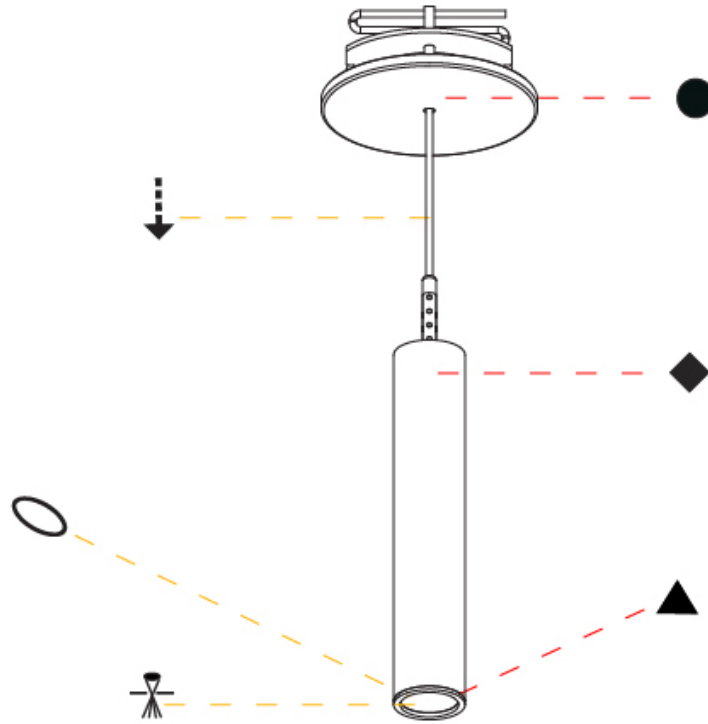

HANGOVER PLUG SHINE MONOPOINT RECESSED CANOPY SUSPENSION

A30842-

PROJECT	_____
TYPE	_____
SPECIFIER	_____
QUANTITY	_____
DATE	_____

A